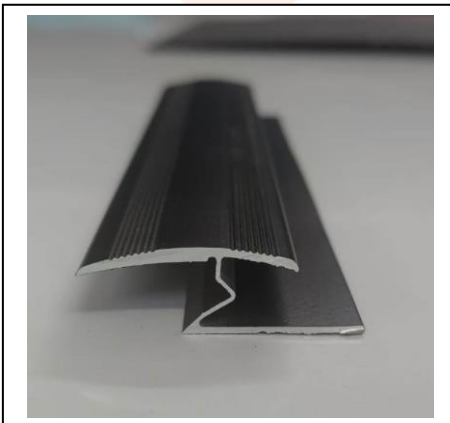

SUPER ALUMINIUM

Address : BLOCK-G, SHOP NO.G-2, SGM NAGAR,
Faridabad, Haryana, 121001
GSTIN NO - 06BHZPS5565H1ZF
Contact Person : Mr. Shilendra Singh – 9811022225,
Email ID:- singh.shilendra1501@gmail.com

ALUMINIUM (Z Profile / Transition Carpet Profile)

baseline:: MAKE

(Avaliable in Sizes)

1) 28mm – Z Profile

NATURAL ANODIZED FINISH & Black Powder Coated