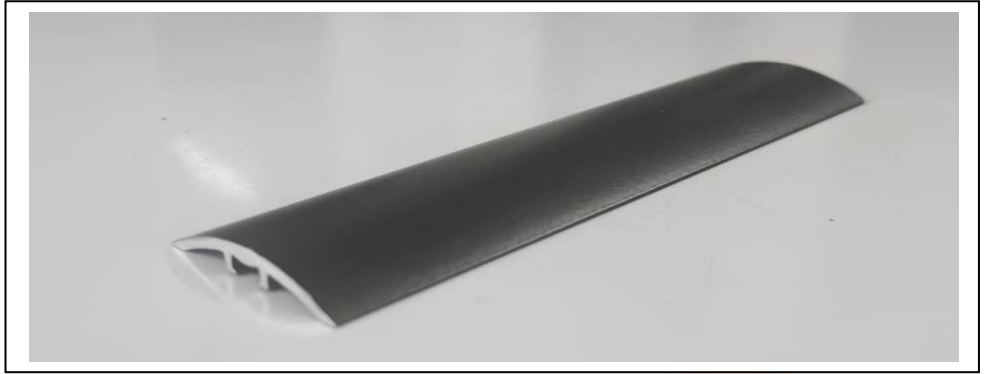

SUPER ALUMINIUM

Address : BLOCK-G, SHOP NO.G-2, SGM NAGAR,
Faridabad, Haryana, 121001
GSTIN NO - 06BHZPS5565H1ZF
Contact Person : Mr. Shilendra Singh – 9811022225,
Email ID:- singh.shilendra1501@gmail.com