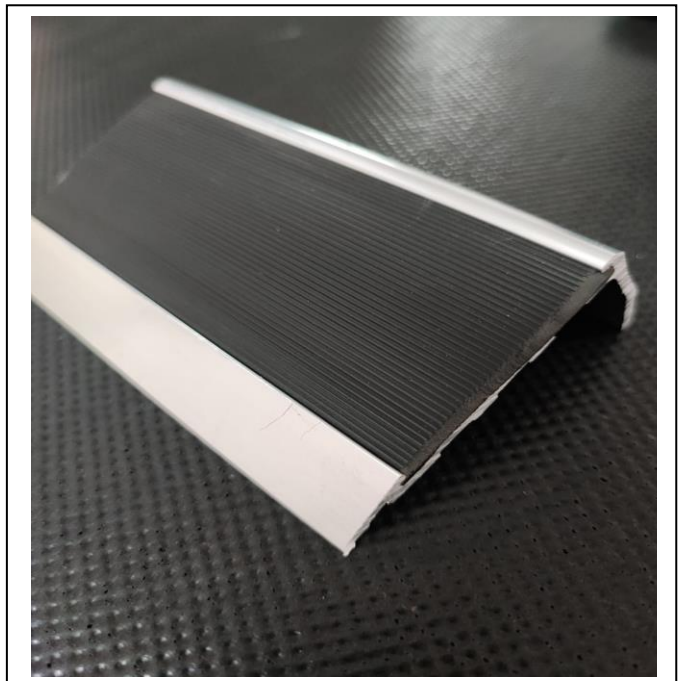

SUPER ALUMINIUM

Address : BLOCK-G, SHOP NO.G-2, SGM NAGAR,
Faridabad, Haryana, 121001
GSTIN NO - 06BHZPS5565H1ZF
Contact Person : Mr. Shilendra Singh – 9811022225,
Email ID:- singh.shilendra1501@gmail.com

ALUMINIUM (STAIR NOSE) With Rubber Capping

baseline:: MAKE:: (Avaliable in Sizes)

1) 60mm x 30mm (3.000 Meter Length)

NATURAL ANODIZED FINISH & Black Powder Coated