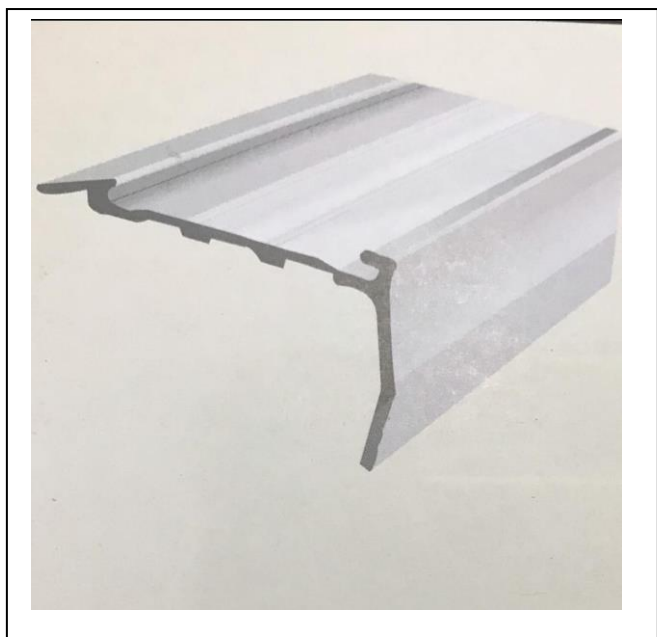

SUPER ALUMINIUM

Address : BLOCK-G, SHOP NO.G-2, SGM NAGAR,
Faridabad, Haryana, 121001
GSTIN NO - 06BHZPS5565H1ZF
Contact Person : Mr. Shilendra Singh – 9811022225,
Email ID:- singh.shilendra1501@gmail.com

ALUMINIUM (STAIR NOSE) With Rubber Capping

baseline:: MAKE:: (Avaliable in Sizes)

1) 60mm x 30mm (3.000 Meter Length)

NATURAL ANODIZED FINISH & Black Powder Coated