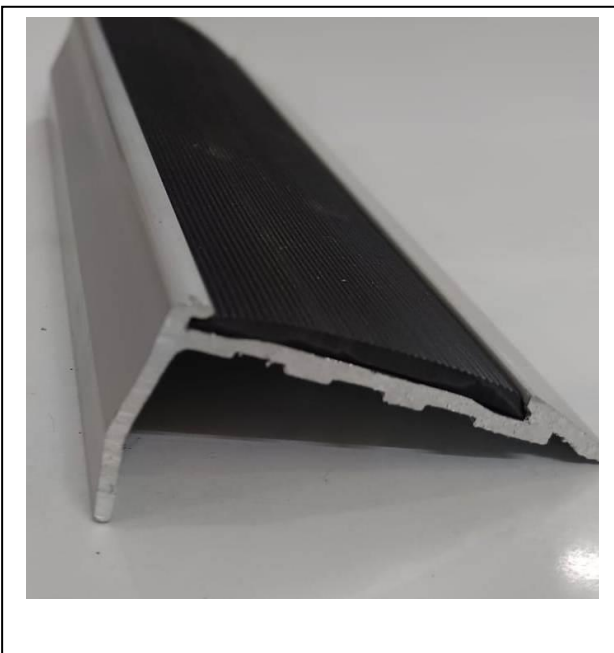

ALUMINIUM (STAIR NOSE) With Rubber Capping

baseline:: MAKE:: (Avaliable in Sizes)

1) 60mm x 30mm (3.000 Meter Length)

NATURAL ANODIZED FINISH & Black Powder Coated

SUPER ALUMINIUM

Address : BLOCK-G, SHOP NO.G-2, SGM NAGAR,
Faridabad, Haryana, 121001
GSTIN NO - 06BHZPS5565H1ZF
Contact Person : Mr. Shilendra Singh – 9811022225,
Email ID:- singh.shilendra1501@gmail.com