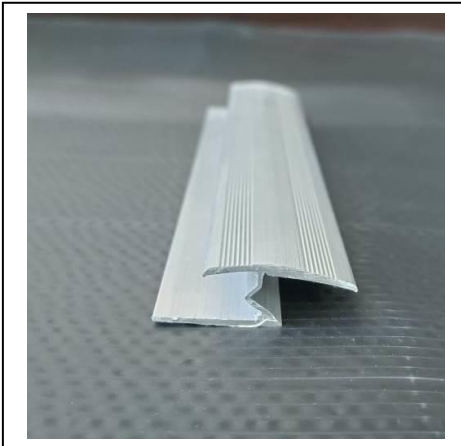

SUPER ALUMINIUM

Address : BLOCK-G, SHOP NO.G-2, SGM NAGAR,
Faridabad, Haryana, 121001
GSTIN NO - 06BHZPS5565H1ZF
Contact Person : Mr. Shilendra Singh – 9811022225,
Email ID:- singh.shilendra1501@gmail.com

ALUMINIUM (Z Profile / Transition Carpet Profile)

baseline:: MAKE

(Avaliable in Sizes)

1) 28mm – Z Profile

NATURAL ANODIZED FINISH & Black Powder Coated