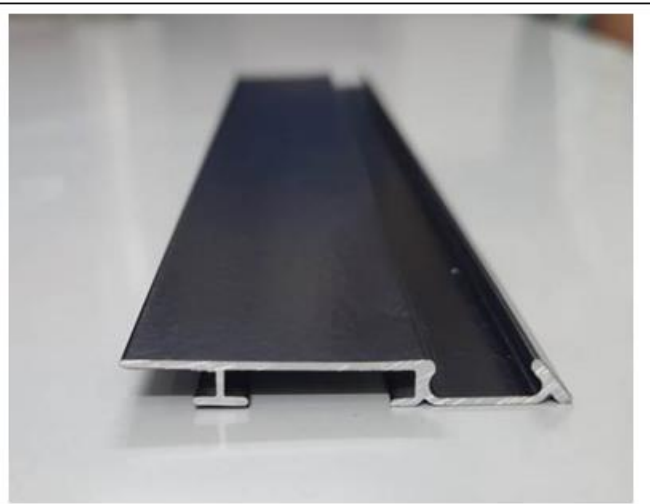

CODE :: SK-75 BLK (Black Powder Coated)