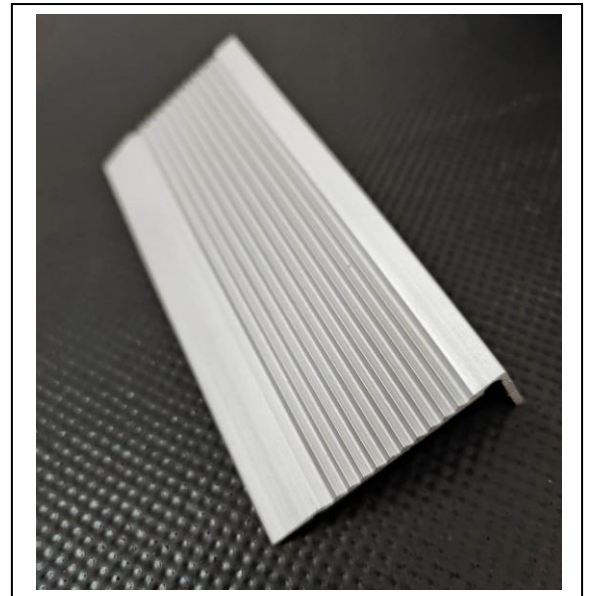

SUPER ALUMINIUM

Address : BLOCK-G, SHOP NO.G-2, SGM NAGAR,
Faridabad, Haryana, 121001
GSTIN NO - 06BHZPS5565H1ZF
Contact Person : Mr. Shilendra Singh – 9811022225,
Email ID:- singh.shilendra1501@gmail.com

ALUMINIUM (STAIR NOSE) PLAIN WITHOUT CAPPING

baseline :: MAKE:: (Avaliable in Sizes)

1) 30mm x 25mm (3.000 Meter Length)
2) 60mm x 30mm (3.000 Meter Length)

NATURAL ANODIZED FINISH & Black Powder Coated