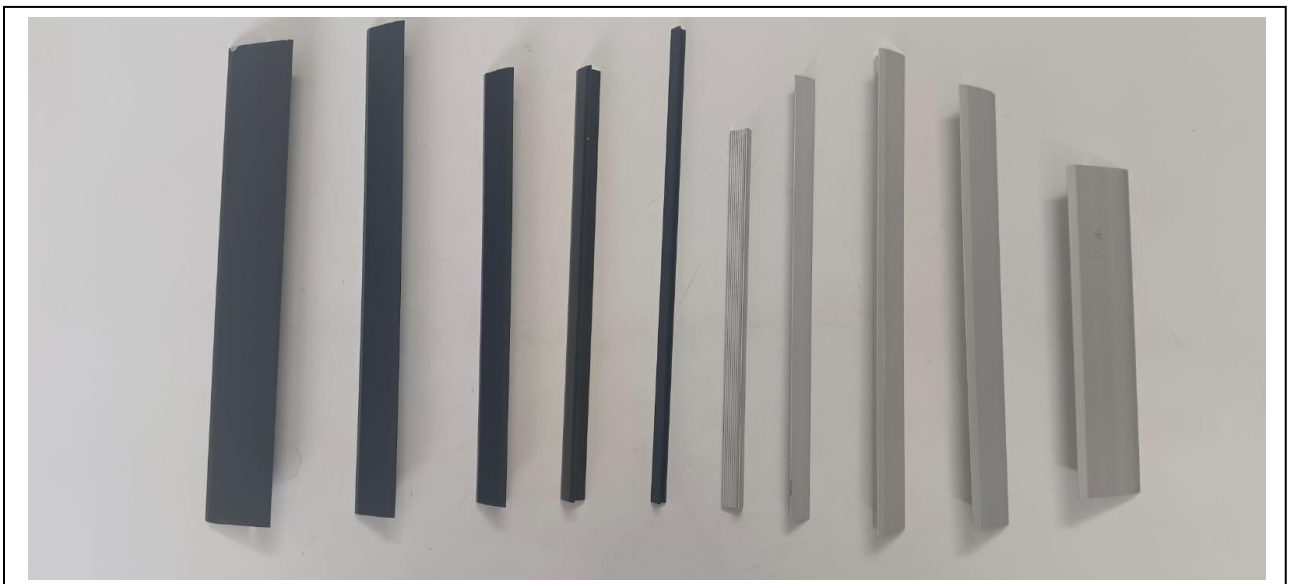

SUPER ALUMINIUM

Address : BLOCK-G, SHOP NO.G-2, SGM NAGAR,
Faridabad, Haryana, 121001
GSTIN NO - 06BHZPS5565H1ZF
Contact Person : Mr. Shilendra Singh – 9811022225,
Email ID:- singh.shilendra1501@gmail.com