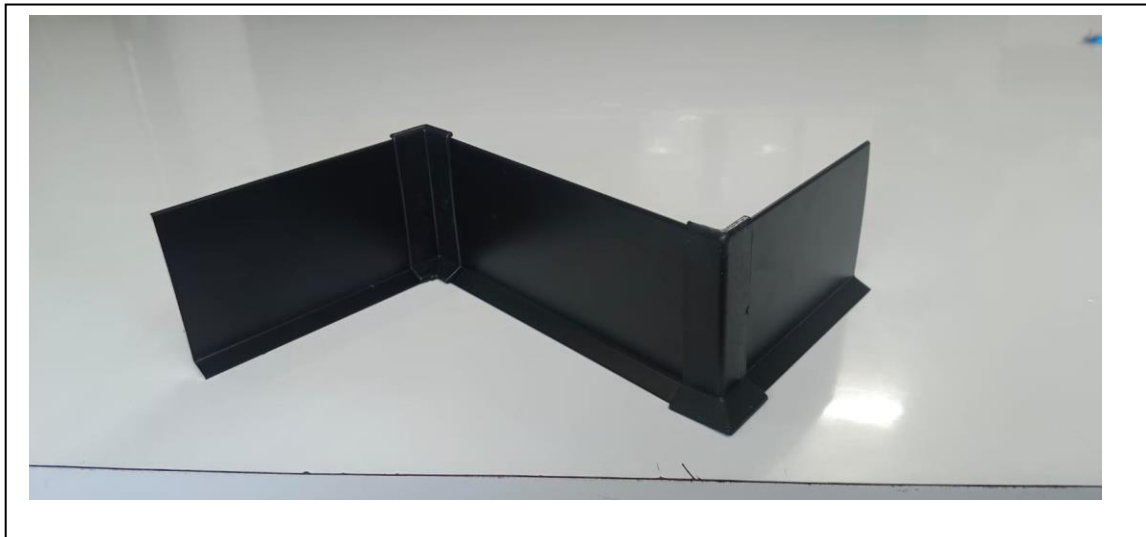

SUPER ALUMINIUM

Address : BLOCK-G, SHOP NO.G-2, SGM NAGAR,
Faridabad, Haryana, 121001

GSTIN NO - 06BHZPS5565H1ZF

Contact Person : Mr. Shilendra Singh – 9811022225,
Email ID:- singh.shilendra1501@gmail.com