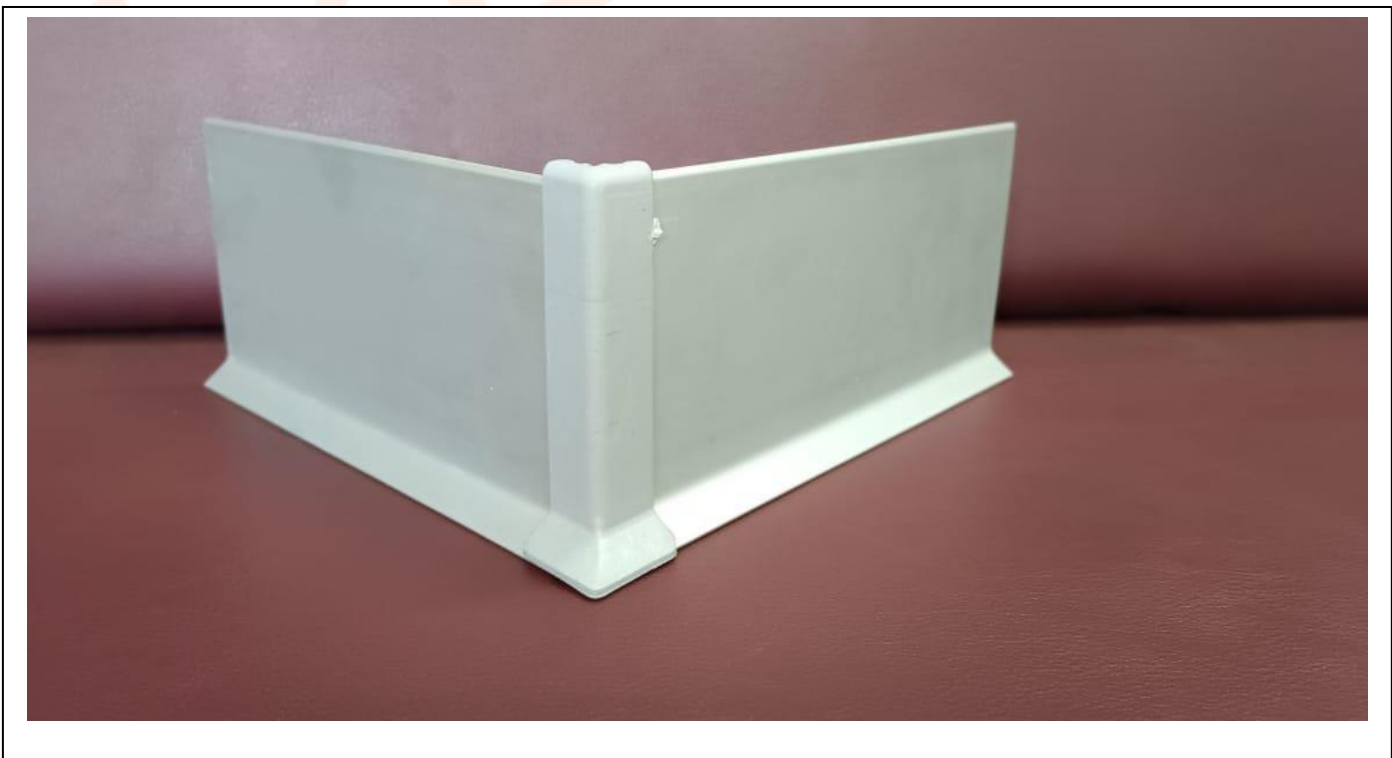

ALUMINIUM MODULAR SKIRTING (Easy Stick)

baseline:: MAKE

NATURAL ANODIZED & Black Powder Coated FINISH
(Sizes :: 60mm & 80mm)

SUPER ALUMINIUM

Address : BLOCK-G, SHOP NO.G-2, SGM NAGAR,
Faridabad, Haryana, 121001
GSTIN NO - 06BHZPS5565H1ZF
Contact Person : Mr. Shilendra Singh – 9811022225,
Email ID:- singh.shilendra1501@gmail.com