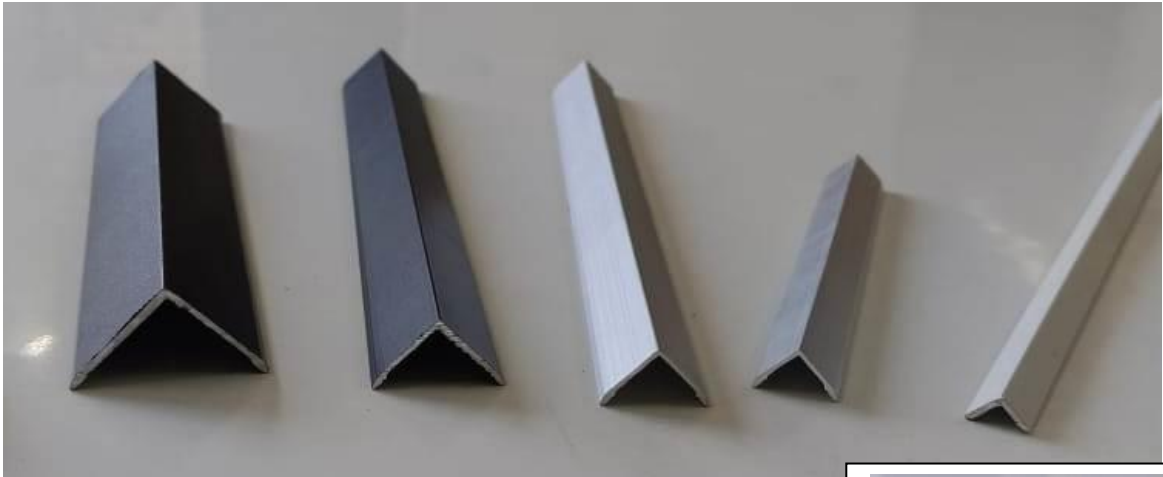

SUPER ALUMINIUM

Address : BLOCK-G, SHOP NO.G-2, SGM NAGAR,
Faridabad, Haryana, 121001
GSTIN NO - 06BHZPS5565H1ZF
Contact Person : Mr. Shilendra Singh – 9811022225,
Email ID:- singh.shilendra1501@gmail.com