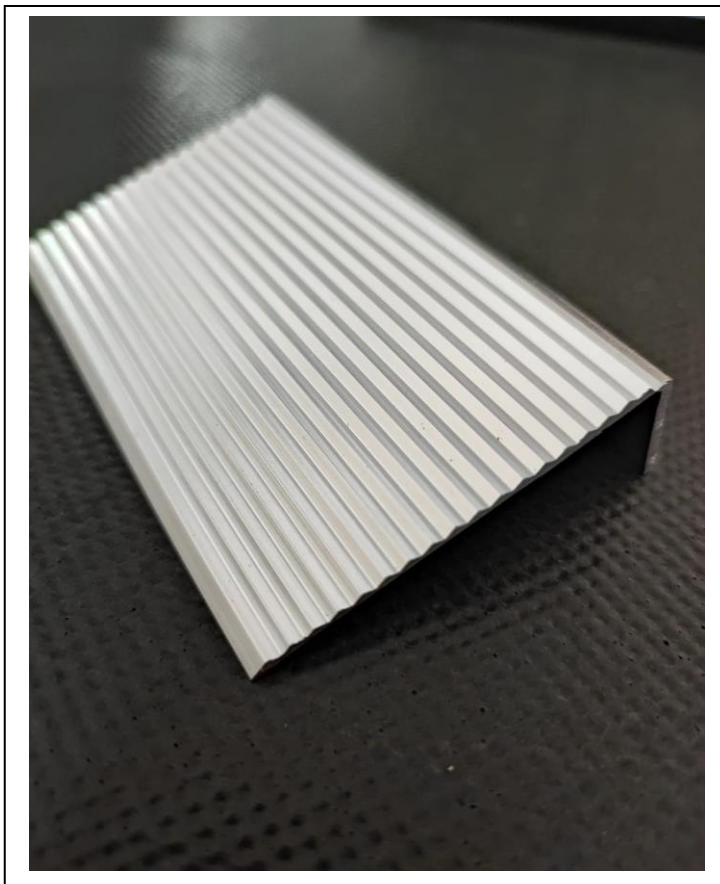

SUPER ALUMINIUM

Address : BLOCK-G, SHOP NO.G-2, SGM NAGAR,
Faridabad, Haryana, 121001
GSTIN NO - 06BHZPS5565H1ZF
Contact Person : Mr. Shilendra Singh – 9811022225,
Email ID:- singh.shilendra1501@gmail.com

ALUMINIUM (STAIR NOSE) PLAIN WITHOUT CAPPING

baseline :: MAKE:: (Avaliable in Sizes)

1) 30mm x 25mm (3.000 Meter Length)
2) 60mm x 30mm (3.000 Meter Length)

NATURAL ANODIZED FINISH & Black Powder Coated