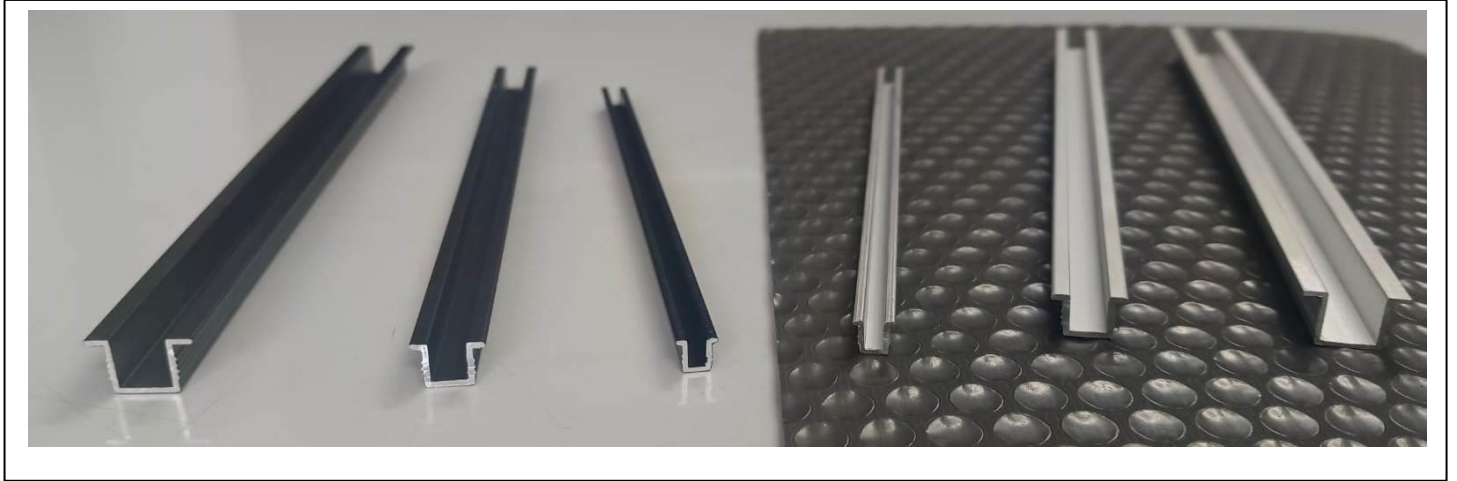

SUPER ALUMINIUM

Address : BLOCK-G, SHOP NO.G-2, SGM NAGAR,
Faridabad, Haryana, 121001
GSTIN NO - 06BHZPS5565H1ZF
Contact Person : Mr. Shilendra Singh – 9811022225,
Email ID:- singh.shilendra1501@gmail.com