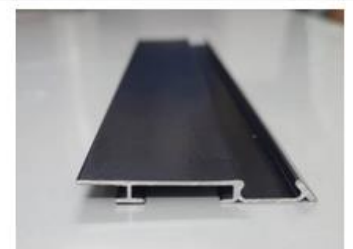

CODE :: SK-50 BLK (Black Powder Coated)