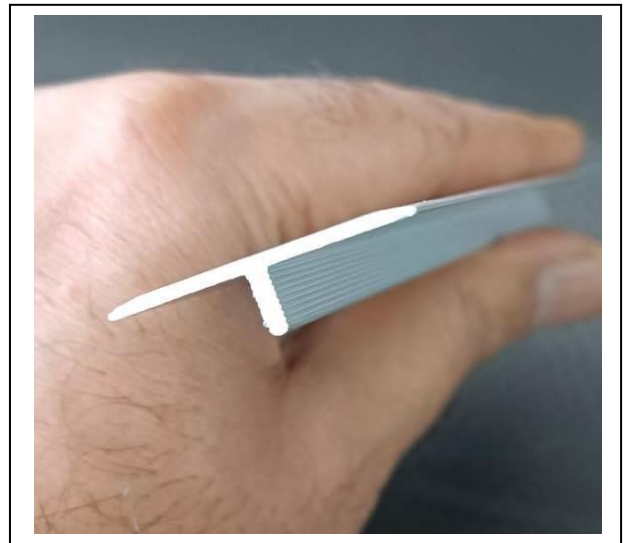

SUPER ALUMINIUM

Address : BLOCK-G, SHOP NO.G-2, SGM NAGAR,
Faridabad, Haryana, 121001
GSTIN NO - 06BHZPS5565H1ZF
Contact Person : Mr. Shilendra Singh – 9811022225,
Email ID:- singh.shilendra1501@gmail.com

ALUMINIUM (T Profile / Transition Profile) ::

baseline:: MAKE

(Avaliable in Sizes)

1) 6mm – T Profile
2) 8mm – T Profile
3) 10mm – T Profile
4) 16mm – T Profile
5) 20mm – T Profile
6) 30mm – T Profile

NATURAL ANODIZED FINISH & Black Powder Coated