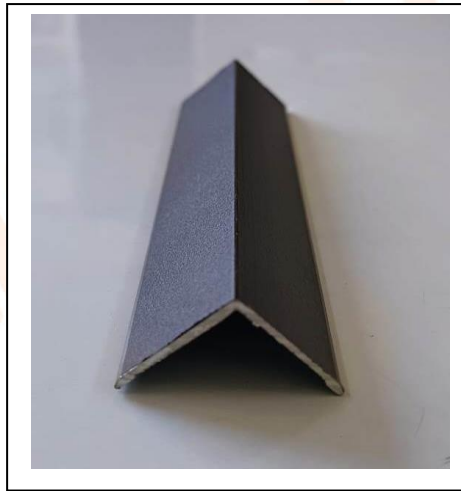

SUPER ALUMINIUM

Address : BLOCK-G, SHOP NO.G-2, SGM NAGAR,
Faridabad, Haryana, 121001
GSTIN NO - 06BHZPS5565H1ZF
Contact Person : Mr. Shilendra Singh – 9811022225,
Email ID:- singh.shilendra1501@gmail.com