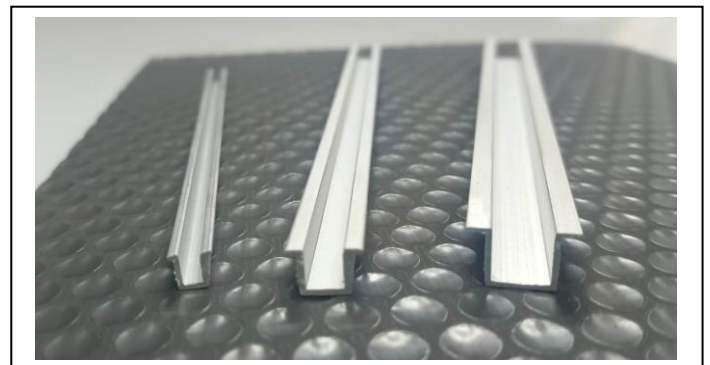

ALUMINIUM (HAT Profile / Grove Chennal)

baseline:: MAKE

(Avaliable in Sizes)

- 1) 5mm – Hat Profile
- 2) 7.5mm – Hat Profile
- 3) 10mm – Hat Profile

NATURAL ANODIZED FINISH & Black Powder Coated

SUPER ALUMINIUM