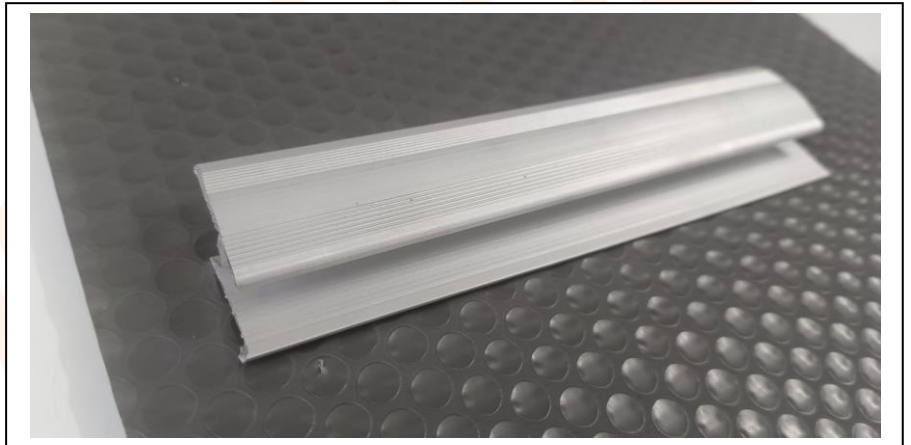

SUPER ALUMINIUM

Address : BLOCK-G, SHOP NO.G-2, SGM NAGAR,
Faridabad, Haryana, 121001
GSTIN NO - 06BHZPS5565H1ZF
Contact Person : Mr. Shilendra Singh – 9811022225,
Email ID:- singh.shilendra1501@gmail.com

ALUMINIUM (Z Profile / Transition Carpet Profile)

baseline:: MAKE

(Avaliable in Sizes)

1) 28mm – Z Profile

NATURAL ANODIZED FINISH & Black Powder Coated