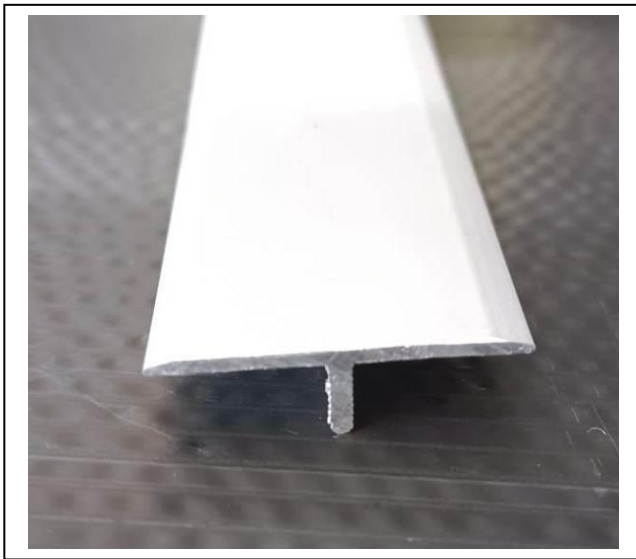

SUPER ALUMINIUM

Address : BLOCK-G, SHOP NO.G-2, SGM NAGAR,
Faridabad, Haryana, 121001
GSTIN NO - 06BHZPS5565H1ZF
Contact Person : Mr. Shilendra Singh – 9811022225,
Email ID:- singh.shilendra1501@gmail.com

ALUMINIUM (T Profile / Transition Profile) ::

baseline:: MAKE

(Avaliable in Sizes)

1) 6mm – T Profile
2) 8mm – T Profile
3) 10mm – T Profile
4) 16mm – T Profile
5) 20mm – T Profile
6) 30mm – T Profile

NATURAL ANODIZED FINISH & Black Powder Coated