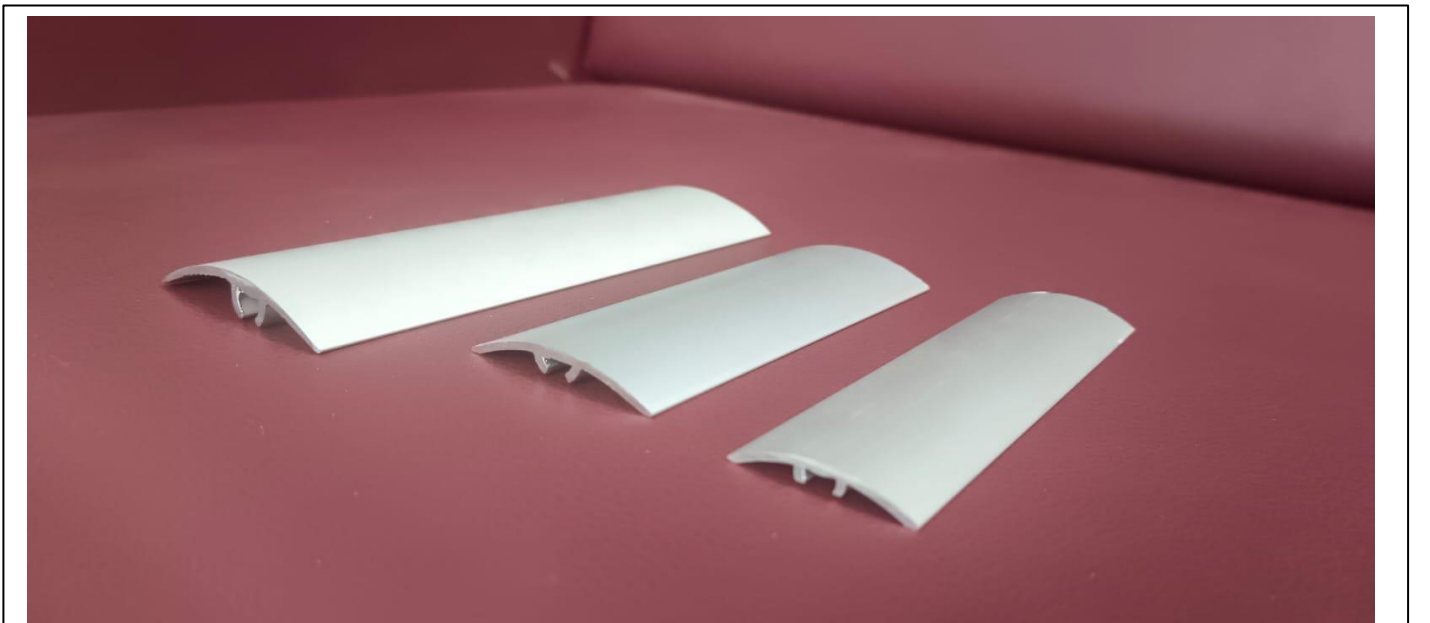

ALUMINIUM (C Profile / Transition Profile / Flexy Profile)

baseline:: MAKE

(Avaliable in Sizes)

- 1) 30mm – C Profile
- 2) 40mm – C Profile
- 3) 50mm – C Profile

NATURAL ANODIZED FINISH & Black Powder Coated