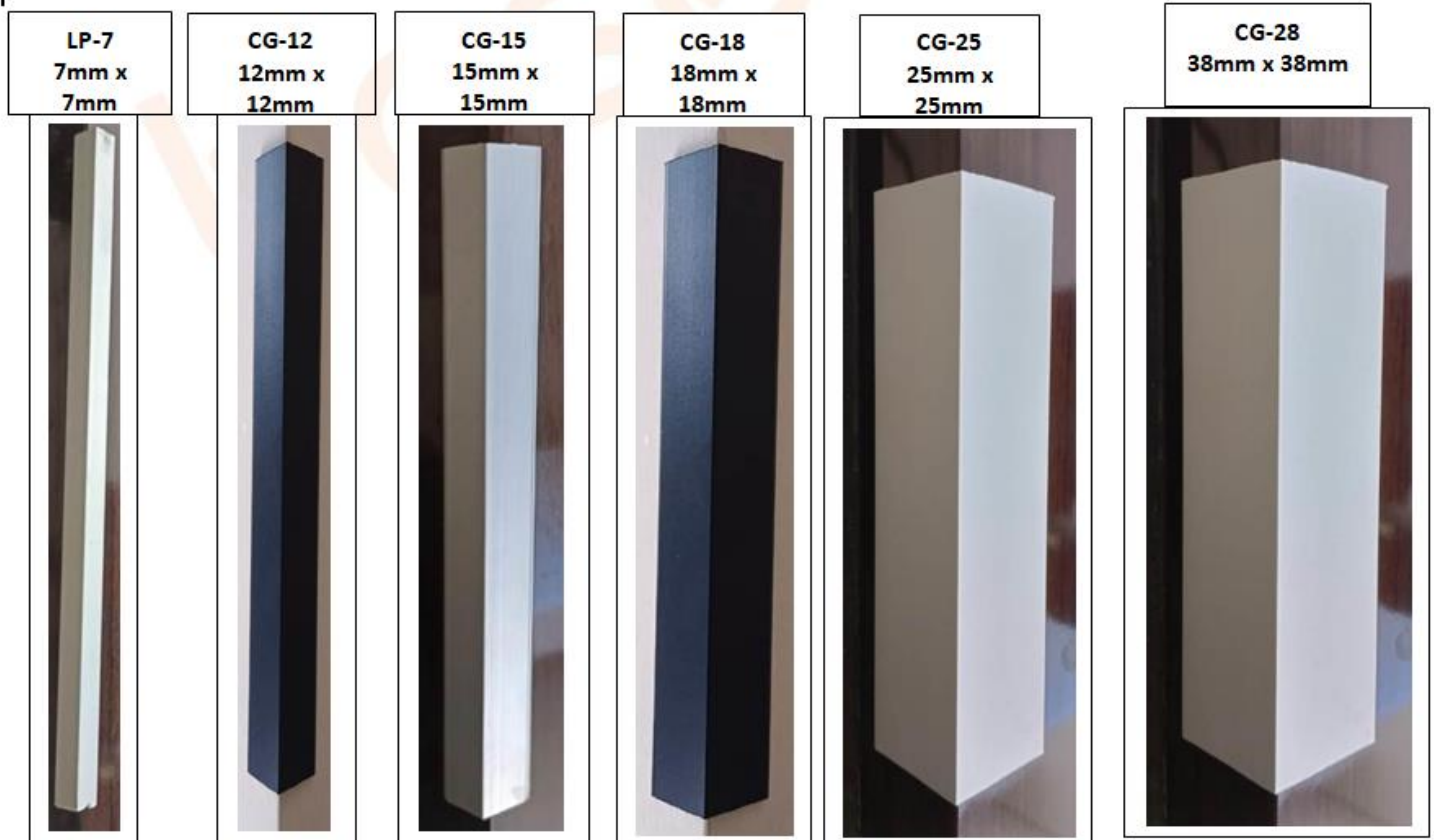

SUPER ALUMINIUM

Address : BLOCK-G, SHOP NO.G-2, SGM NAGAR,
Faridabad, Haryana, 121001
GSTIN NO - 06BHZPS5565H1ZF
Contact Person : Mr. Shilendra Singh – 9811022225,
Email ID:- singh.shilendra1501@gmail.com

ALUMINIUM (L Profile & L Corner Guard) ::

baseline:: MAKE

(Avaliable in Sizes)

1) 7mm x 7mm : L Profile
2) 12mm x 12mm – Corner Guard
3) 15mm x 15mm – Corner Guard
4) 18mm x 18mm – Corner Guard
5) 25mm x 25mm – Corner Guard
6) 38mm x 38mm – Corner Guard

NATURAL ANODIZED FINISH & Black Powder Coated