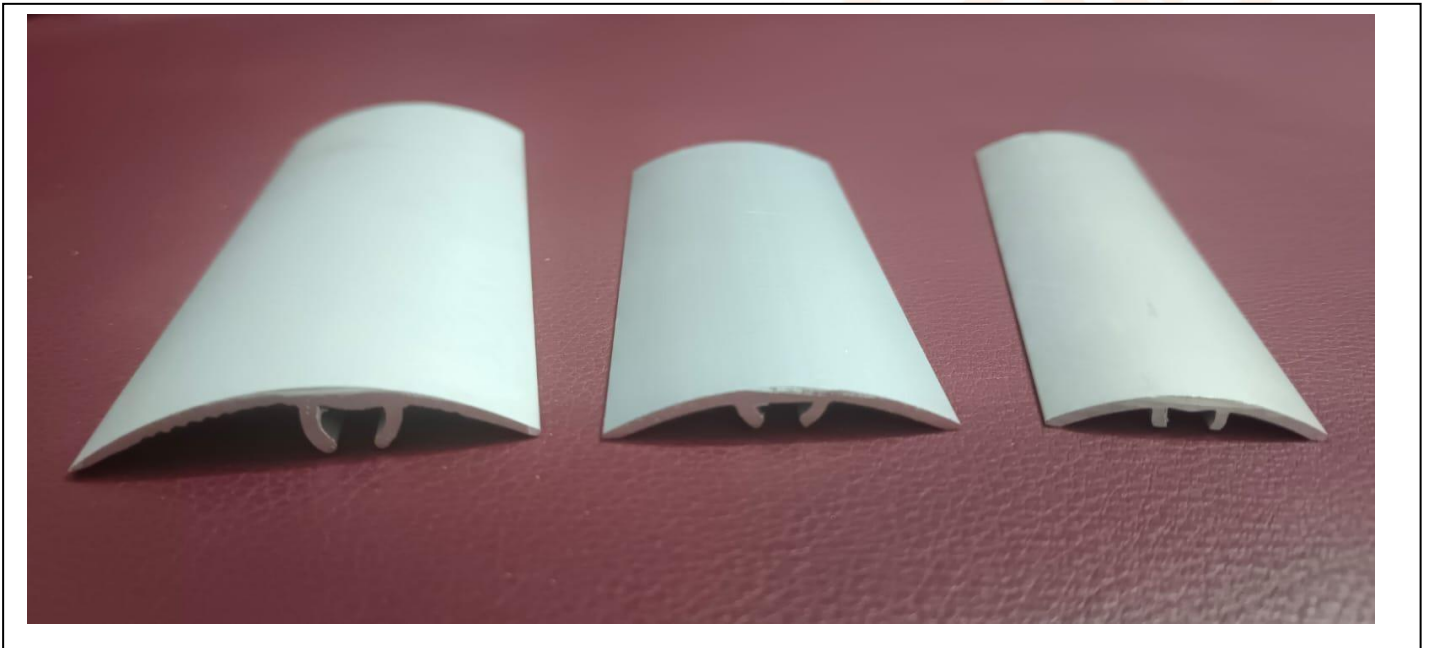

ALUMINIUM (C Profile / Transition Profile / Flexy Profile)

baseline:: MAKE

(Avaliable in Sizes)

- 1) 30mm – C Profile
- 2) 40mm – C Profile
- 3) 50mm – C Profile

NATURAL ANODIZED FINISH & Black Powder Coated