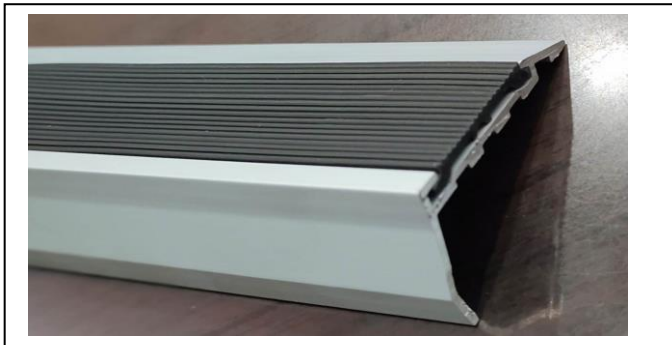

SUPER ALUMINIUM

Address : BLOCK-G, SHOP NO.G-2, SGM NAGAR,
Faridabad, Haryana, 121001
GSTIN NO - 06BHZPS5565H1ZF
Contact Person : Mr. Shilendra Singh – 9811022225,
Email ID:- singh.shilendra1501@gmail.com

ALUMINIUM (STAIR NOSE) With Rubber Capping

baseline:: MAKE:: (Avaliable in Sizes)

1) 45mm x 25mm (3.000 Meter Length)

NATURAL ANODIZED FINISH & Black Powder Coated