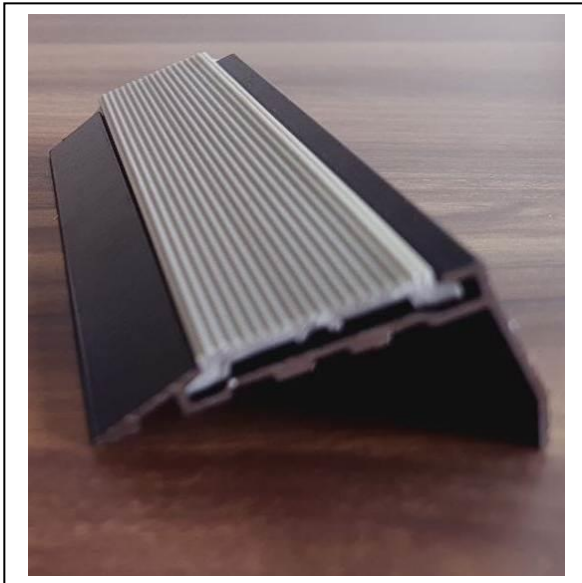

SUPER ALUMINIUM

Address : BLOCK-G, SHOP NO.G-2, SGM NAGAR,
Faridabad, Haryana, 121001
GSTIN NO - 06BHZPS5565H1ZF
Contact Person : Mr. Shilendra Singh – 9811022225,
Email ID:- singh.shilendra1501@gmail.com

ALUMINIUM (STAIR NOSE) With Rubber Capping

baseline:: MAKE:: (Avaliable in Sizes)

1) 45mm x 25mm (3.000 Meter Length)

NATURAL ANODIZED FINISH & Black Powder Coated