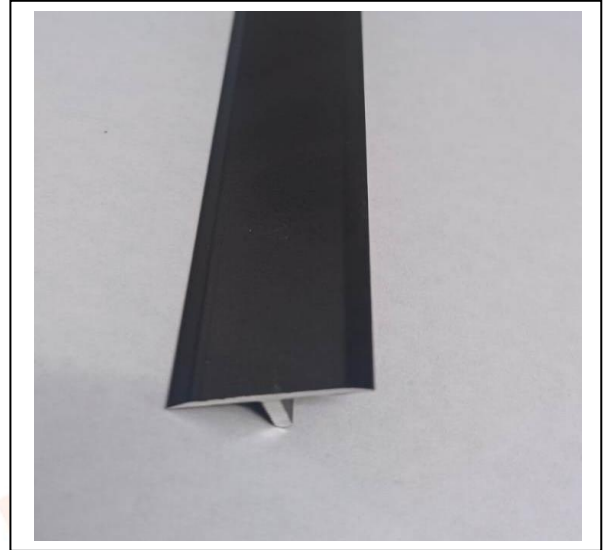

SUPER ALUMINIUM

Address : BLOCK-G, SHOP NO.G-2, SGM NAGAR,
Faridabad, Haryana, 121001
GSTIN NO - 06BHZPS5565H1ZF
Contact Person : Mr. Shilendra Singh – 9811022225,
Email ID:- singh.shilendra1501@gmail.com