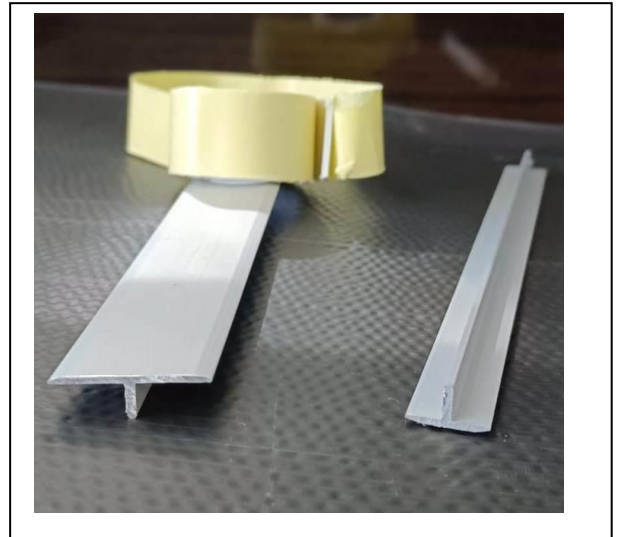

SUPER ALUMINIUM

Address : BLOCK-G, SHOP NO.G-2, SGM NAGAR,
Faridabad, Haryana, 121001
GSTIN NO - 06BHZPS5565H1ZF
Contact Person : Mr. Shilendra Singh – 9811022225,
Email ID:- singh.shilendra1501@gmail.com

ALUMINIUM (T Profile / Transition Profile) ::

baseline:: MAKE

(Avaliable in Sizes)

1) 6mm – T Profile
2) 8mm – T Profile
3) 10mm – T Profile
4) 16mm – T Profile
5) 20mm – T Profile
6) 30mm – T Profile

NATURAL ANODIZED FINISH & Black Powder Coated