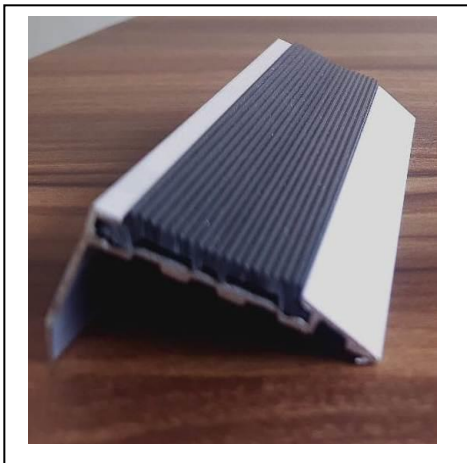

SUPER ALUMINIUM

Address : BLOCK-G, SHOP NO.G-2, SGM NAGAR,
Faridabad, Haryana, 121001
GSTIN NO - 06BHZPS5565H1ZF
Contact Person : Mr. Shilendra Singh – 9811022225,
Email ID:- singh.shilendra1501@gmail.com

ALUMINIUM (STAIR NOSE) With Rubber Capping

baseline:: MAKE:: (Avaliable in Sizes)

1) 45mm x 25mm (3.000 Meter Length)

NATURAL ANODIZED FINISH & Black Powder Coated