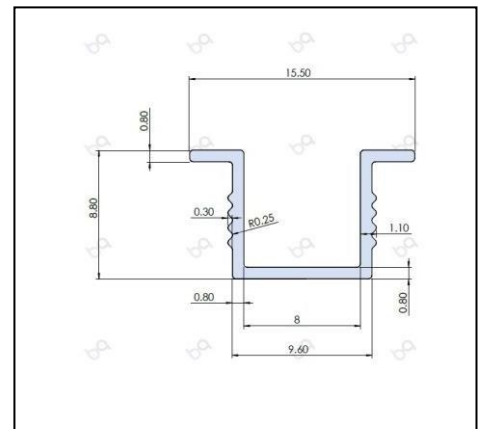

SUPER ALUMINIUM

Address : BLOCK-G, SHOP NO.G-2, SGM NAGAR,
Faridabad, Haryana, 121001
GSTIN NO - 06BHZPS5565H1ZF
Contact Person : Mr. Shilendra Singh – 9811022225,
Email ID:- singh.shilendra1501@gmail.com