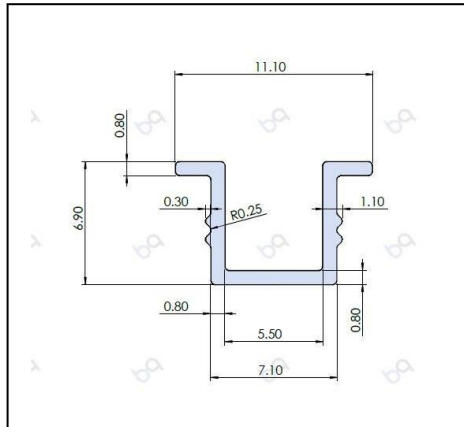

SUPER ALUMINIUM

Address : BLOCK-G, SHOP NO.G-2, SGM NAGAR,
Faridabad, Haryana, 121001
GSTIN NO - 06BHZPS5565H1ZF
Contact Person : Mr. Shilendra Singh – 9811022225,
Email ID:- singh.shilendra1501@gmail.com