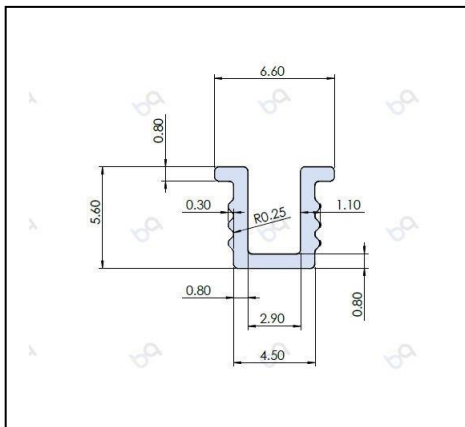

SUPER ALUMINIUM

Address : BLOCK-G, SHOP NO.G-2, SGM NAGAR,
Faridabad, Haryana, 121001
GSTIN NO - 06BHZPS5565H1ZF
Contact Person : Mr. Shilendra Singh – 9811022225,
Email ID:- singh.shilendra1501@gmail.com